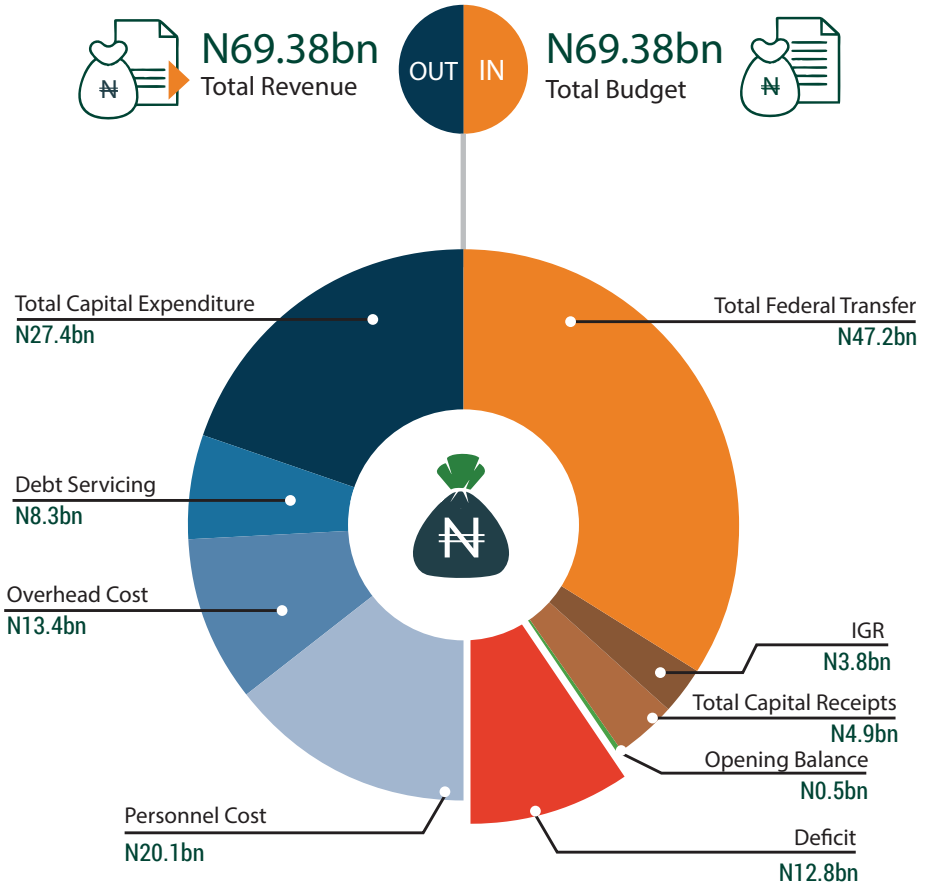

[YOBE STATE 2017 BUDGET]

(BUDGET OF CONSOLIDATION)

[YOBE STATE 2017 BUDGET]

FISCAL FRAMEWORK

[YOBE STATE] 2017 BUDGET []

A

REVENUE COMPOSITION

Where will the Money come from?

RECURRENT REVENUE

N51.57bn

Total Recurrent Revenue

[YOBE STATE 2017 BUDGET]

B

CAPITAL RECEIPTS

[YOBE STATE 2017 BUDGET]

BORROWING PLANS

SECTORAL ALLOCATION

TOP CAPITAL ALLOCATIONS

[YOBE STATE 2017 BUDGET]

TOP SPENDING MDAs

[YOBE STATE 2017 BUDGET]

YOBE DEBTS

External Debt
\$28.54m

Internal Debt
N13.58bn