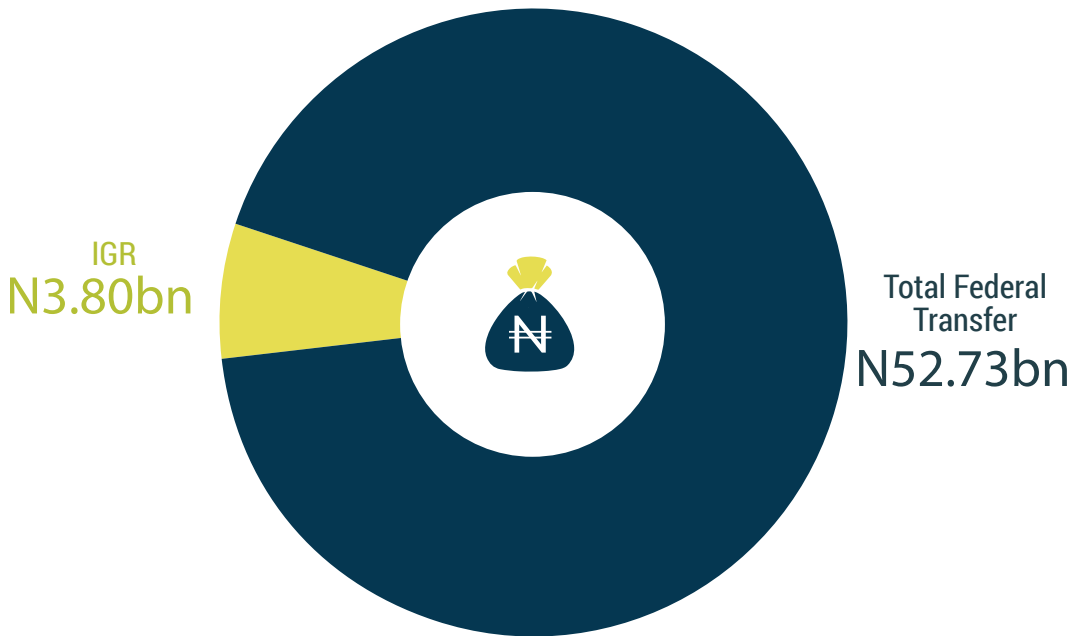

[YOBE STATE 2017 BUDGET]

FEDERAL TRANSFERS VERSUS IGR