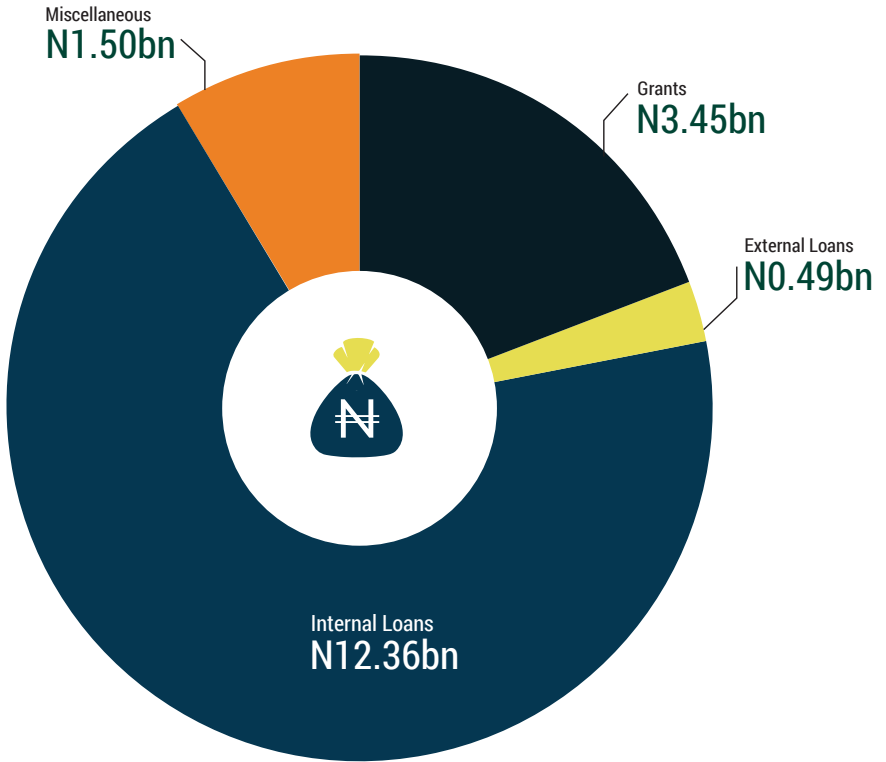

[YOBE STATE 2017 BUDGET]

(BUDGET OF CONSOLIDATION)

[YOBE STATE 2017 BUDGET]

FISCAL FRAMEWORK

[YOBE STATE] 2017 BUDGET []

A

REVENUE COMPOSITION

Where will the Money come from?

RECURRENT REVENUE

N51.57bn

Total Recurrent Revenue

[YOBE STATE 2017 BUDGET]

B

CAPITAL RECEIPTS

[YOBE STATE 2017 BUDGET]

BORROWING PLANS