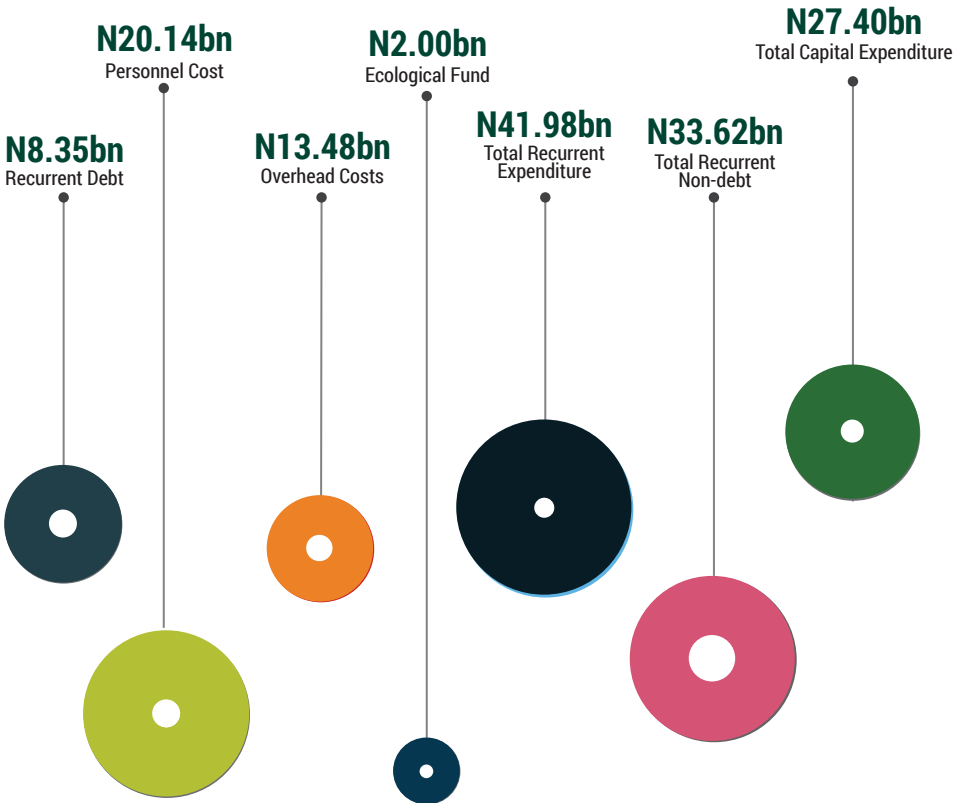

RECURRENT REVENUE

N51.57bn

Total Recurrent Revenue

[YOBE STATE 2017 BUDGET]

B

CAPITAL RECEIPTS

[YOBE STATE 2017 BUDGET]

BORROWING PLANS

[YOBE STATE 2017 BUDGET]

FEDERAL TRANSFERS VERSUS IGR

[YOBE STATE 2017 BUDGET]

WHERE WILL THE MONEY GO?

EXPENDITURE

[YOBE STATE 2017 BUDGET]

TOTAL RECURRENT EXPENDITURE VERSUS TOTAL CAPITAL EXPENDITURE

[YOBE STATE] 2017 BUDGET

SECTORAL ALLOCATION

TOP CAPITAL ALLOCATIONS

[YOBE STATE 2017 BUDGET]

TOP SPENDING MDAs

[YOBE STATE 2017 BUDGET]

YOBE DEBTS

External Debt
\$28.54m

Internal Debt
N13.58bn

Rural Water Supply and
Sanitation Projects
N2.18bn

Federal Govt Supported
Third National Urban
Water Sector Reform
Programme
N750m

Yobe state plans to spend N69.39bn in 2017. The state government is to generate N3.81bn internally.