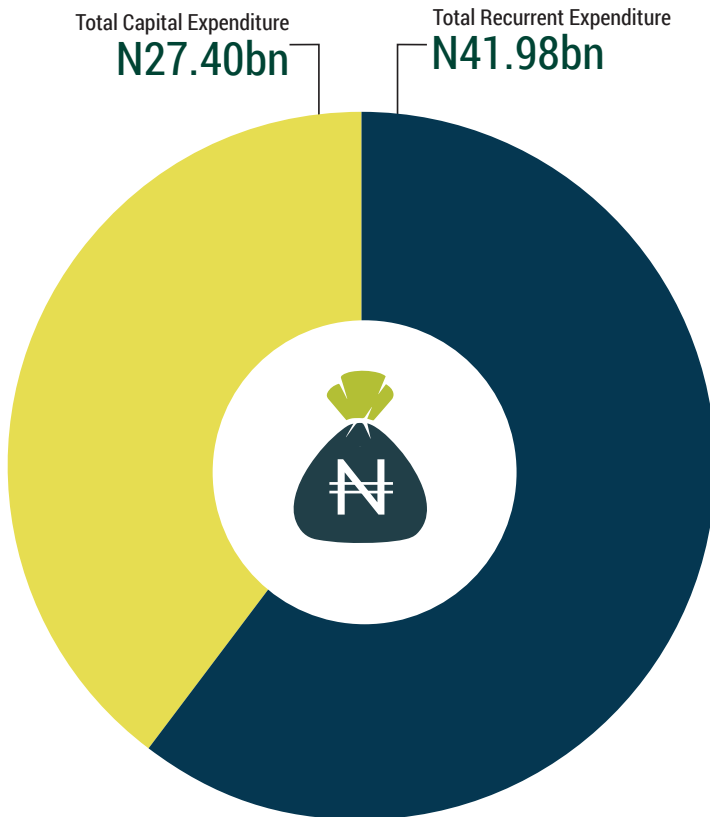

[YOBE STATE 2017 BUDGET]

FEDERAL TRANSFERS VERSUS IGR

[YOBE STATE 2017 BUDGET]

WHERE WILL THE MONEY GO?

EXPENDITURE

[YOBE STATE 2017 BUDGET]

TOTAL RECURRENT EXPENDITURE VERSUS TOTAL CAPITAL EXPENDITURE

[YOBE STATE] 2017 BUDGET

SECTORAL ALLOCATION

TOP CAPITAL ALLOCATIONS

[YOBE STATE 2017 BUDGET]

TOP SPENDING MDAs

[YOBE STATE 2017 BUDGET]

YOBE DEBTS

External Debt
\$28.54m

Internal Debt
N13.58bn