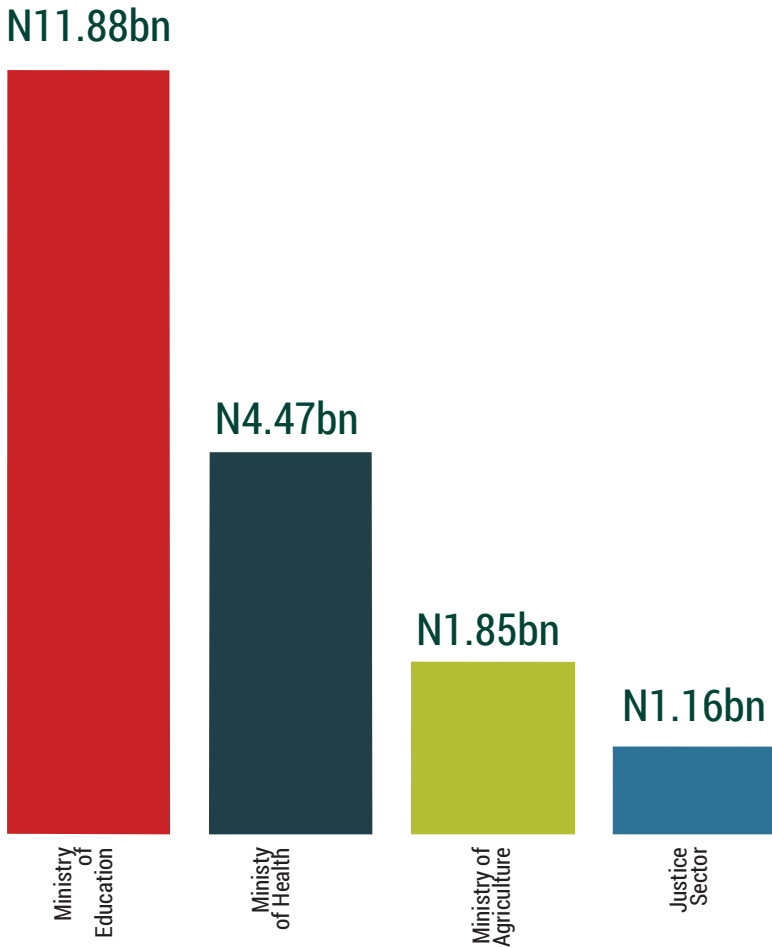

RECURRENT REVENUE

N51.57bn

Total Recurrent Revenue

[YOBE STATE 2017 BUDGET]

B

CAPITAL RECEIPTS

[YOBE STATE 2017 BUDGET]

BORROWING PLANS

[YOBE STATE 2017 BUDGET]

FEDERAL TRANSFERS VERSUS IGR

[YOBE STATE 2017 BUDGET]

WHERE WILL THE MONEY GO?

EXPENDITURE

[YOBE STATE 2017 BUDGET]

TOTAL RECURRENT EXPENDITURE VERSUS TOTAL CAPITAL EXPENDITURE

[YOBE STATE] 2017 BUDGET

SECTORAL ALLOCATION

TOP CAPITAL ALLOCATIONS

[YOBE STATE 2017 BUDGET]

TOP SPENDING MDAs

[YOBE STATE 2017 BUDGET]

YOBE DEBTS

External Debt
\$28.54m

Internal Debt
N13.58bn