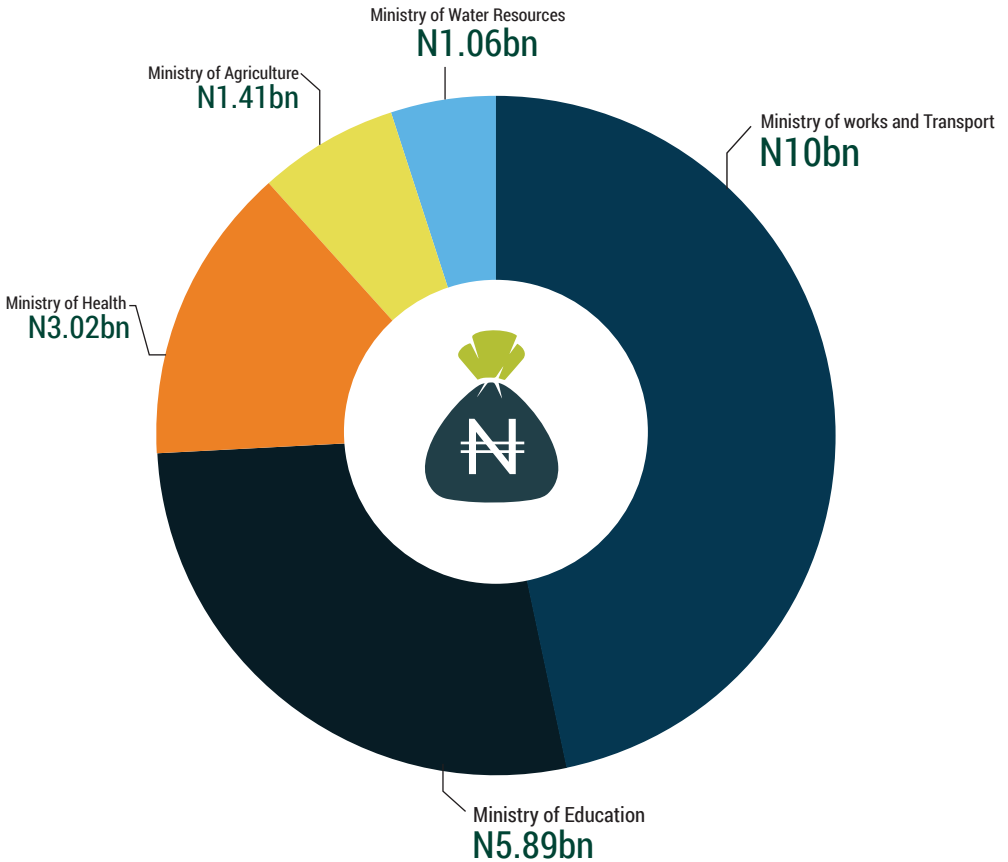

RECURRENT REVENUE

N51.57bn

Total Recurrent Revenue

[YOBE STATE 2017 BUDGET]

B

CAPITAL RECEIPTS

[YOBE STATE 2017 BUDGET]

BORROWING PLANS

[YOBE STATE 2017 BUDGET]

FEDERAL TRANSFERS VERSUS IGR

[YOBE STATE 2017 BUDGET]

WHERE WILL THE MONEY GO?

EXPENDITURE

[YOBE STATE 2017 BUDGET]

TOTAL RECURRENT EXPENDITURE VERSUS TOTAL CAPITAL EXPENDITURE

[YOBE STATE] 2017 BUDGET

SECTORAL ALLOCATION

TOP CAPITAL ALLOCATIONS

[YOBE STATE 2017 BUDGET]

TOP SPENDING MDAs

[YOBE STATE 2017 BUDGET]

YOBE DEBTS

External Debt
\$28.54m

Internal Debt
N13.58bn