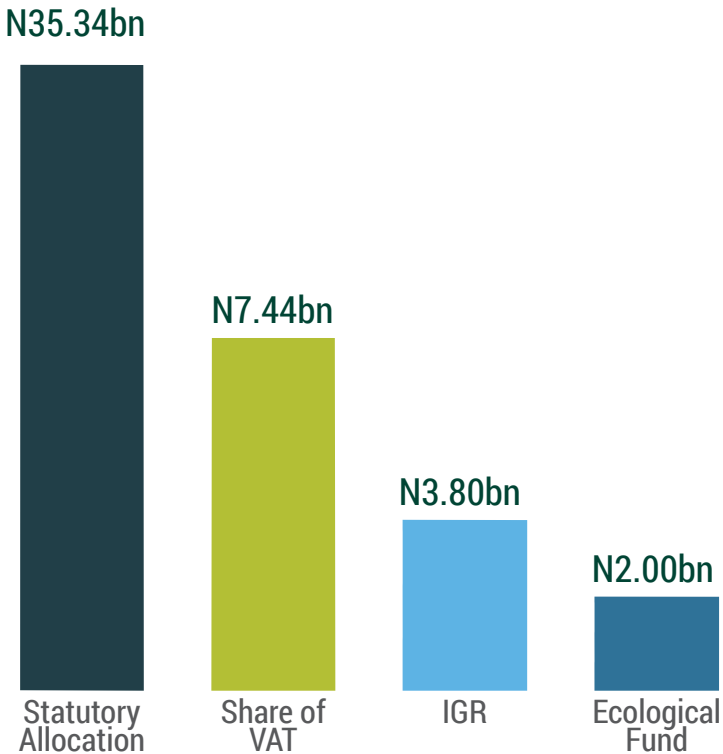

[YOBE STATE 2017 BUDGET]

(BUDGET OF CONSOLIDATION)

[YOBE STATE 2017 BUDGET]

FISCAL FRAMEWORK

[YOBE STATE] 2017 BUDGET []

A

REVENUE COMPOSITION

Where will the Money come from?

RECURRENT REVENUE

N51.57bn

Total Recurrent Revenue

[YOBE STATE 2017 BUDGET]

B

CAPITAL RECEIPTS

[YOBE STATE 2017 BUDGET]

BORROWING PLANS