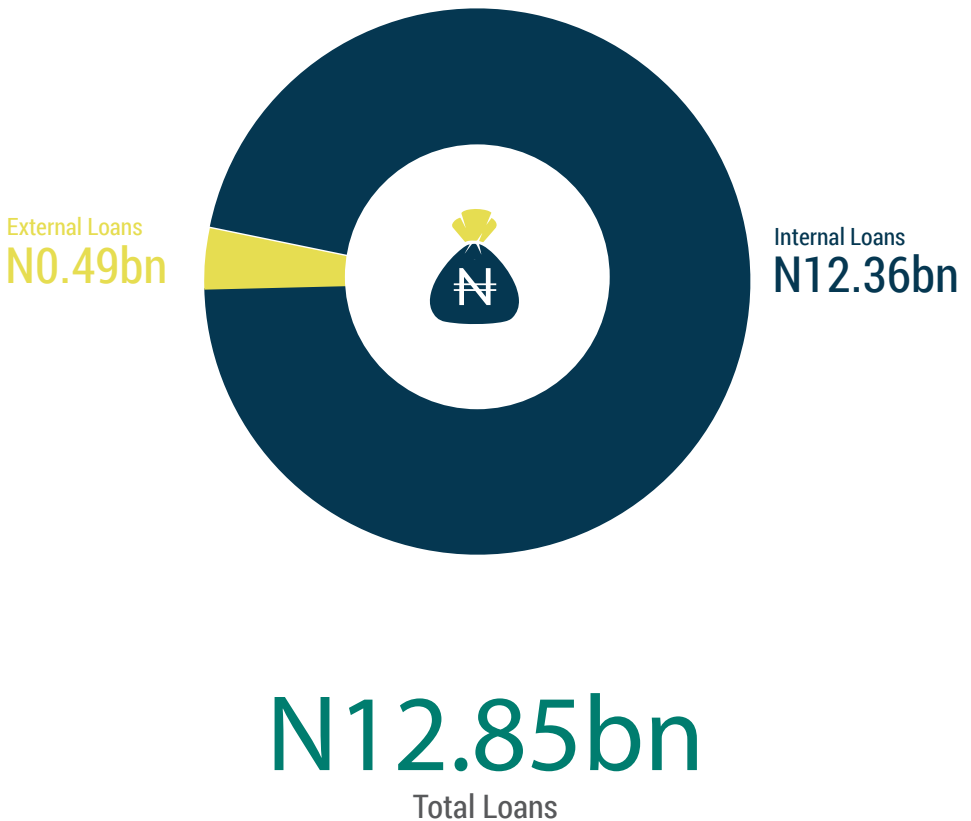

RECURRENT REVENUE

N51.57bn

Total Recurrent Revenue

[YOBE STATE 2017 BUDGET]

B

CAPITAL RECEIPTS

[YOBE STATE 2017 BUDGET]

BORROWING PLANS