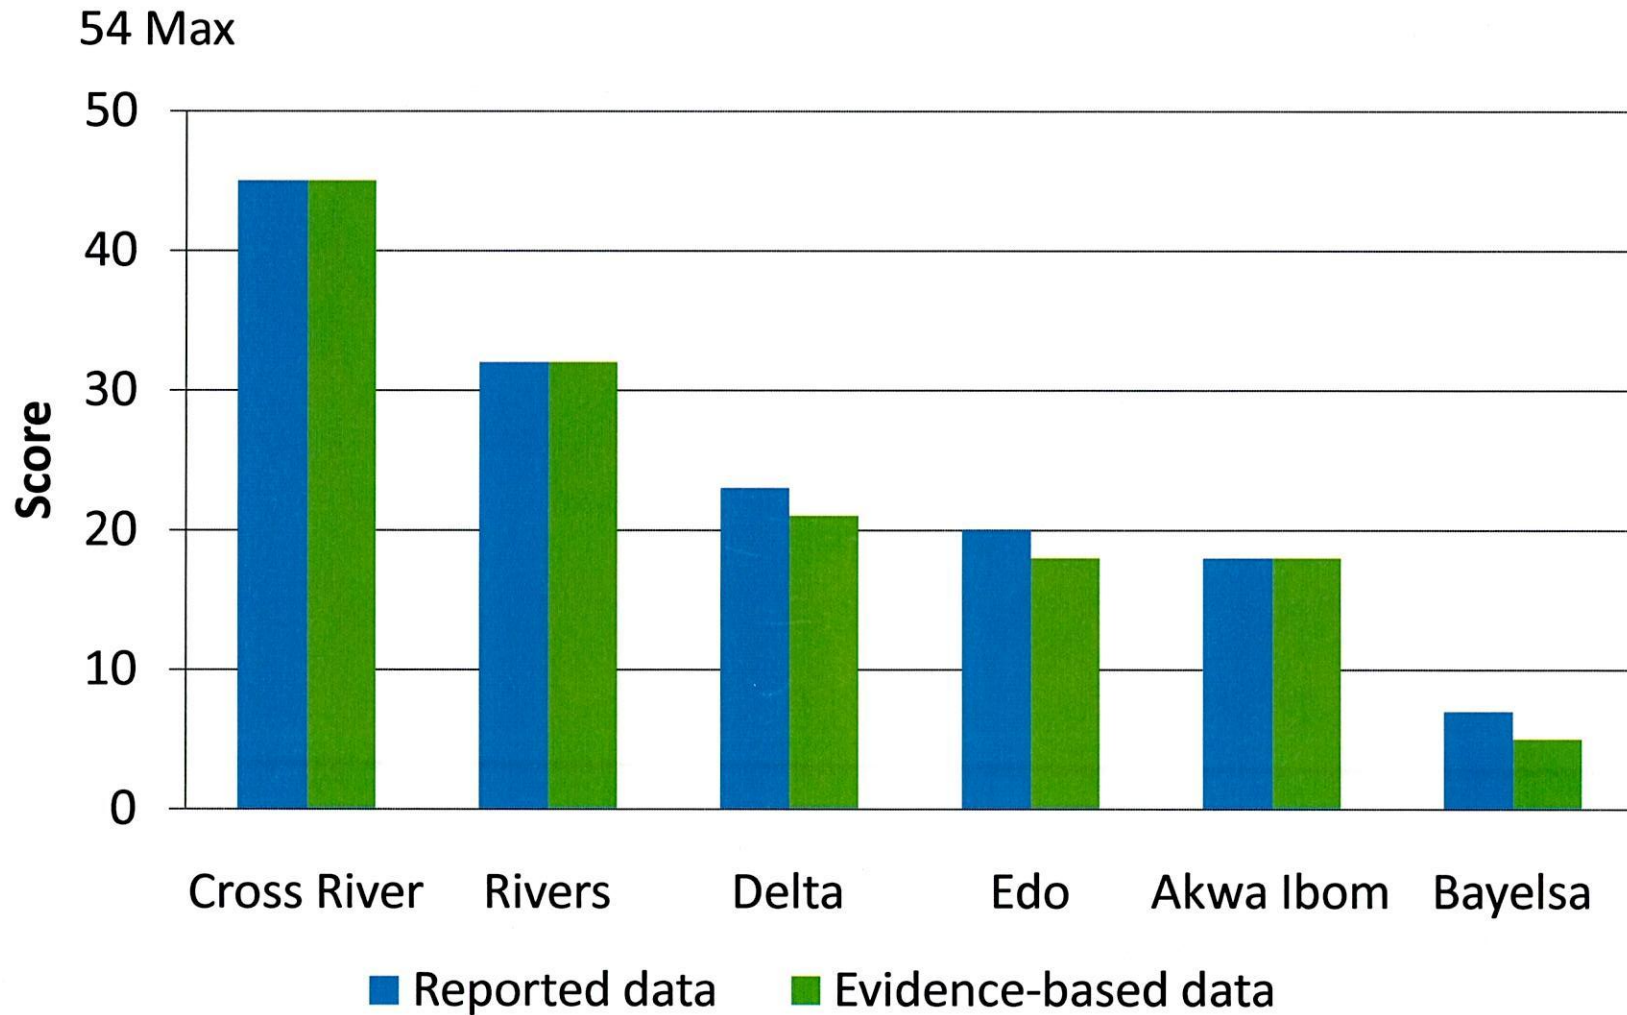

Best Performance category North West Zone

Best Performance category South East Zone

Best Performance category South South Zone

Best Performance category South West Zone

Most Improved Category

Note: Most Improved category based on 9 Challenge indicators for which there is baseline 2011 data available.

Summary of Results

Geopolitical Zone	Best Performing State by Zone	Challenge Performance Percentage of maximum total score
South West	Ondo	91%
South South	Cross River	83%
North Central	Kogi	81%
South East	Anambra	76%
North East	Borno	72%
North West	Zamfara	60%