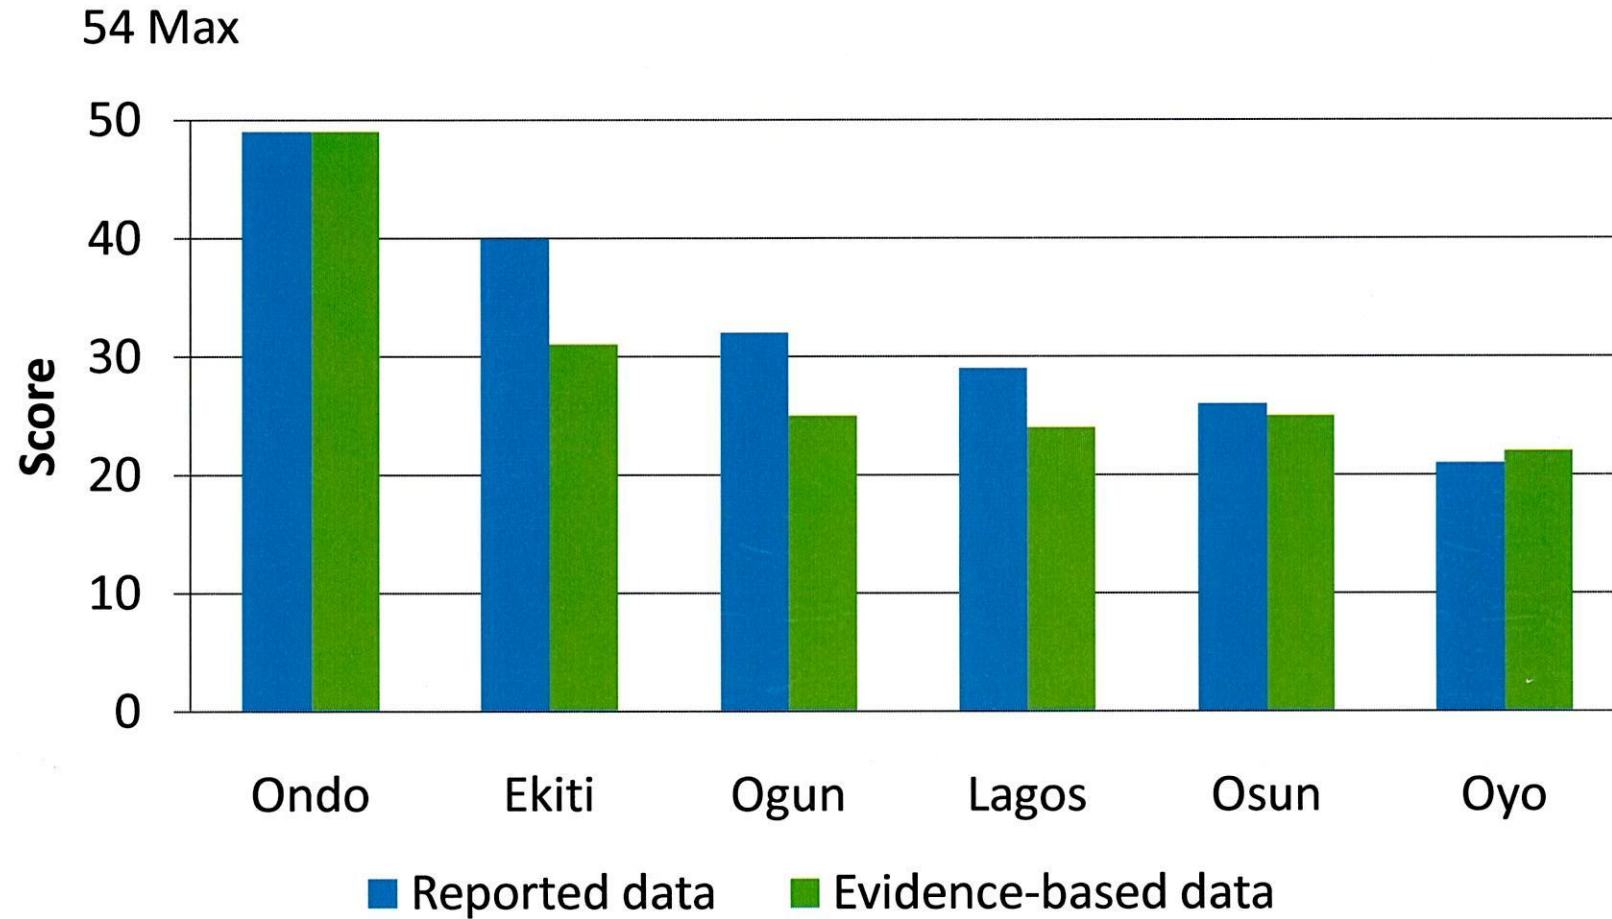

Best Performance category North West Zone

Best Performance category South East Zone

Best Performance category South South Zone

Best Performance category South West Zone

Most Improved Category

Note: Most Improved category based on 9 Challenge indicators for which there is baseline 2011 data available.

Summary of Results

Geopolitical Zone	Best Performing State by Zone	Challenge Performance Percentage of maximum total score
South West	Ondo	91%
South South	Cross River	83%
North Central	Kogi	81%
South East	Anambra	76%
North East	Borno	72%
North West	Zamfara	60%