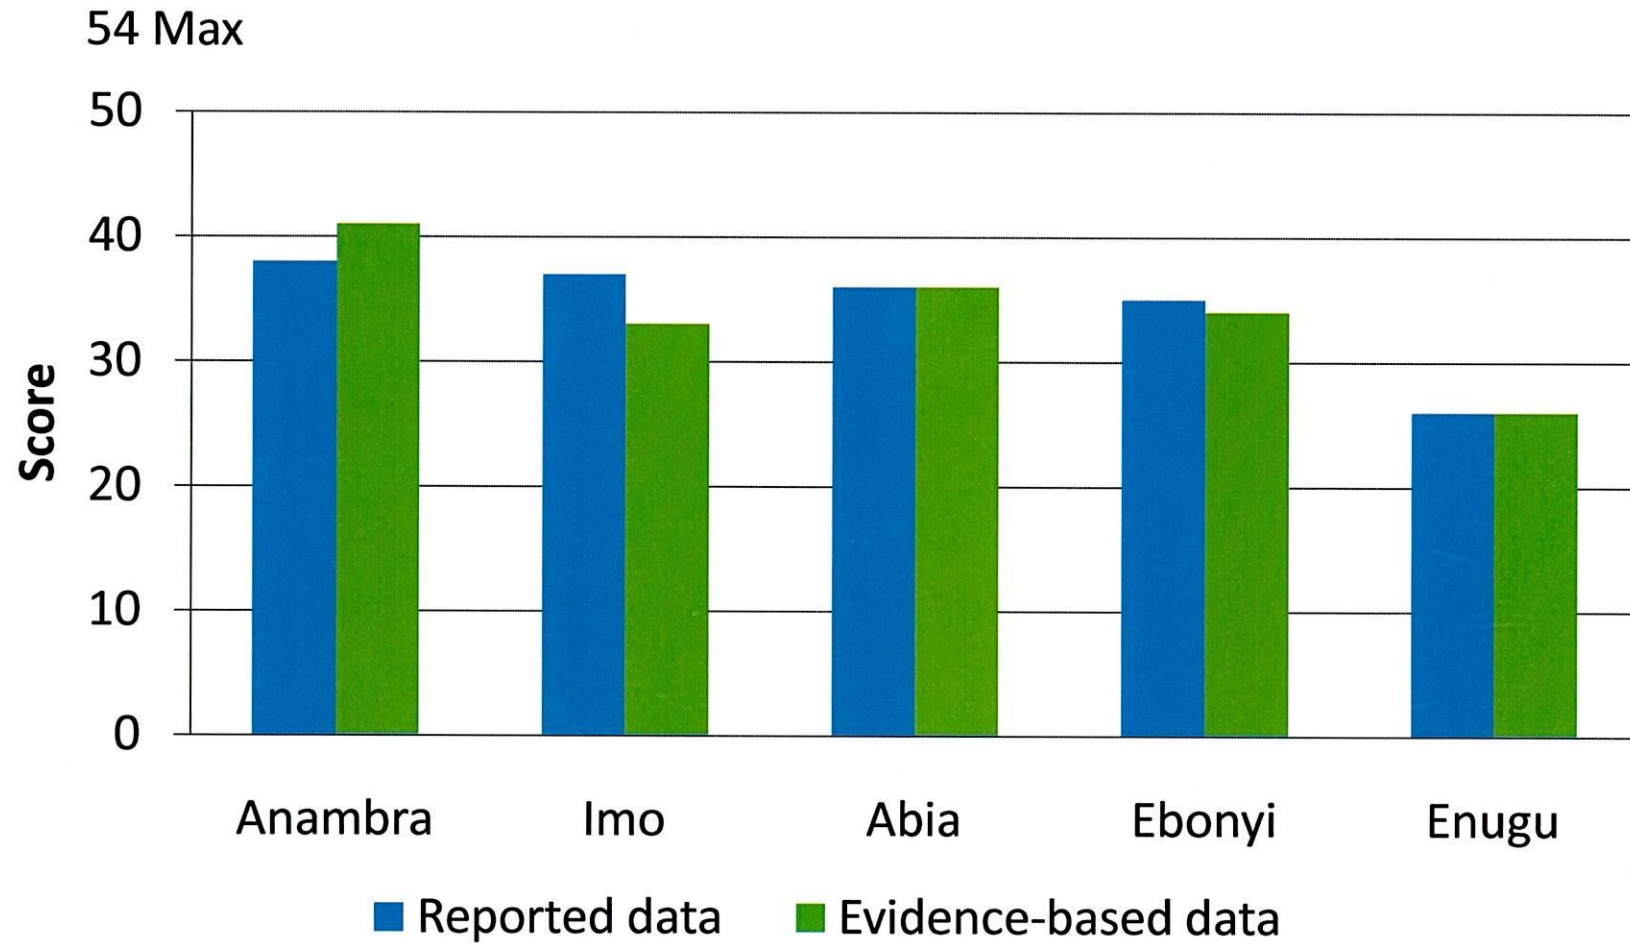

Best Performance category North West Zone

Best Performance category South East Zone

Best Performance category South South Zone

Best Performance category South West Zone

Most Improved Category

Note: Most Improved category based on 9 Challenge indicators for which there is baseline 2011 data available.

Summary of Results

Geopolitical Zone	Best Performing State by Zone	Challenge Performance Percentage of maximum total score
South West	Ondo	91%
South South	Cross River	83%
North Central	Kogi	81%
South East	Anambra	76%
North East	Borno	72%
North West	Zamfara	60%