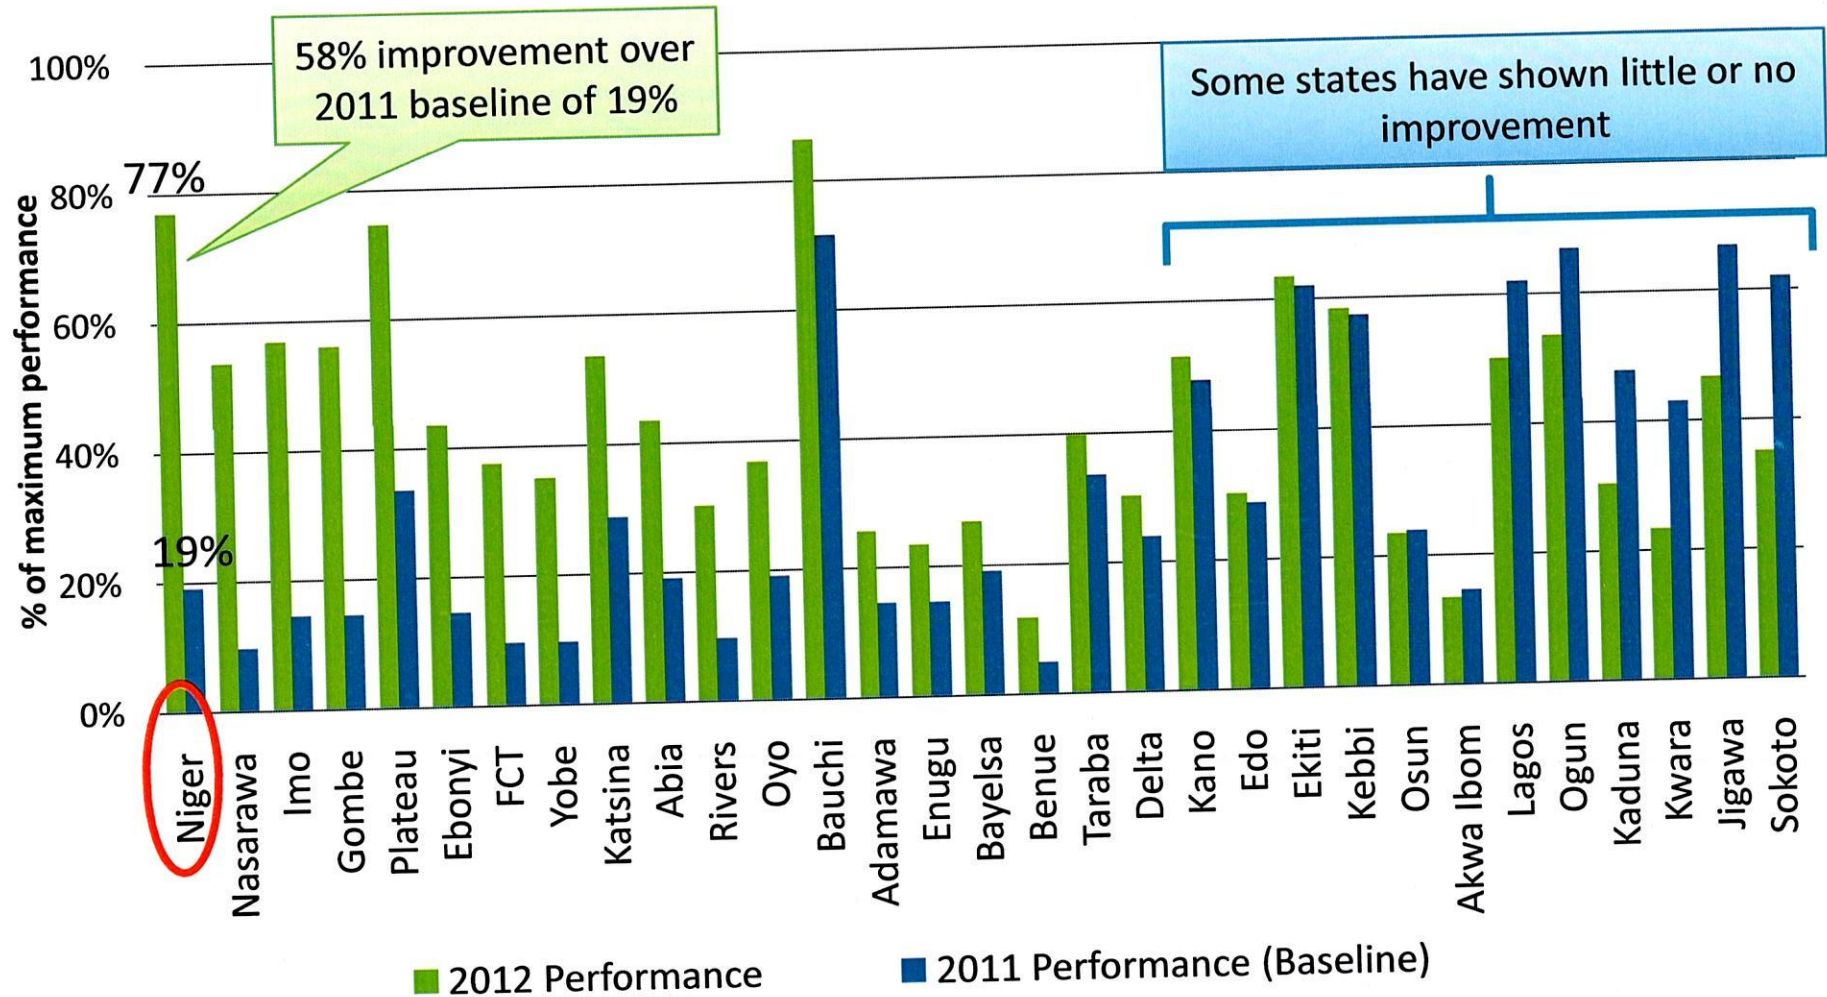

Best Performance category North West Zone

Best Performance category South East Zone

Best Performance category South South Zone

Best Performance category South West Zone

Most Improved Category

Note: Most Improved category based on 9 Challenge indicators for which there is baseline 2011 data available.

Summary of Results

Geopolitical Zone	Best Performing State by Zone	Challenge Performance Percentage of maximum total score
South West	Ondo	91%
South South	Cross River	83%
North Central	Kogi	81%
South East	Anambra	76%
North East	Borno	72%
North West	Zamfara	60%

Most Improved State Nationally	Challenge Performance Percentage improvement in performance scores between 2011 and 2012
Niger	58%

Next Steps

March 27 – Final detail report sent to all states plus FCT

Thank you!