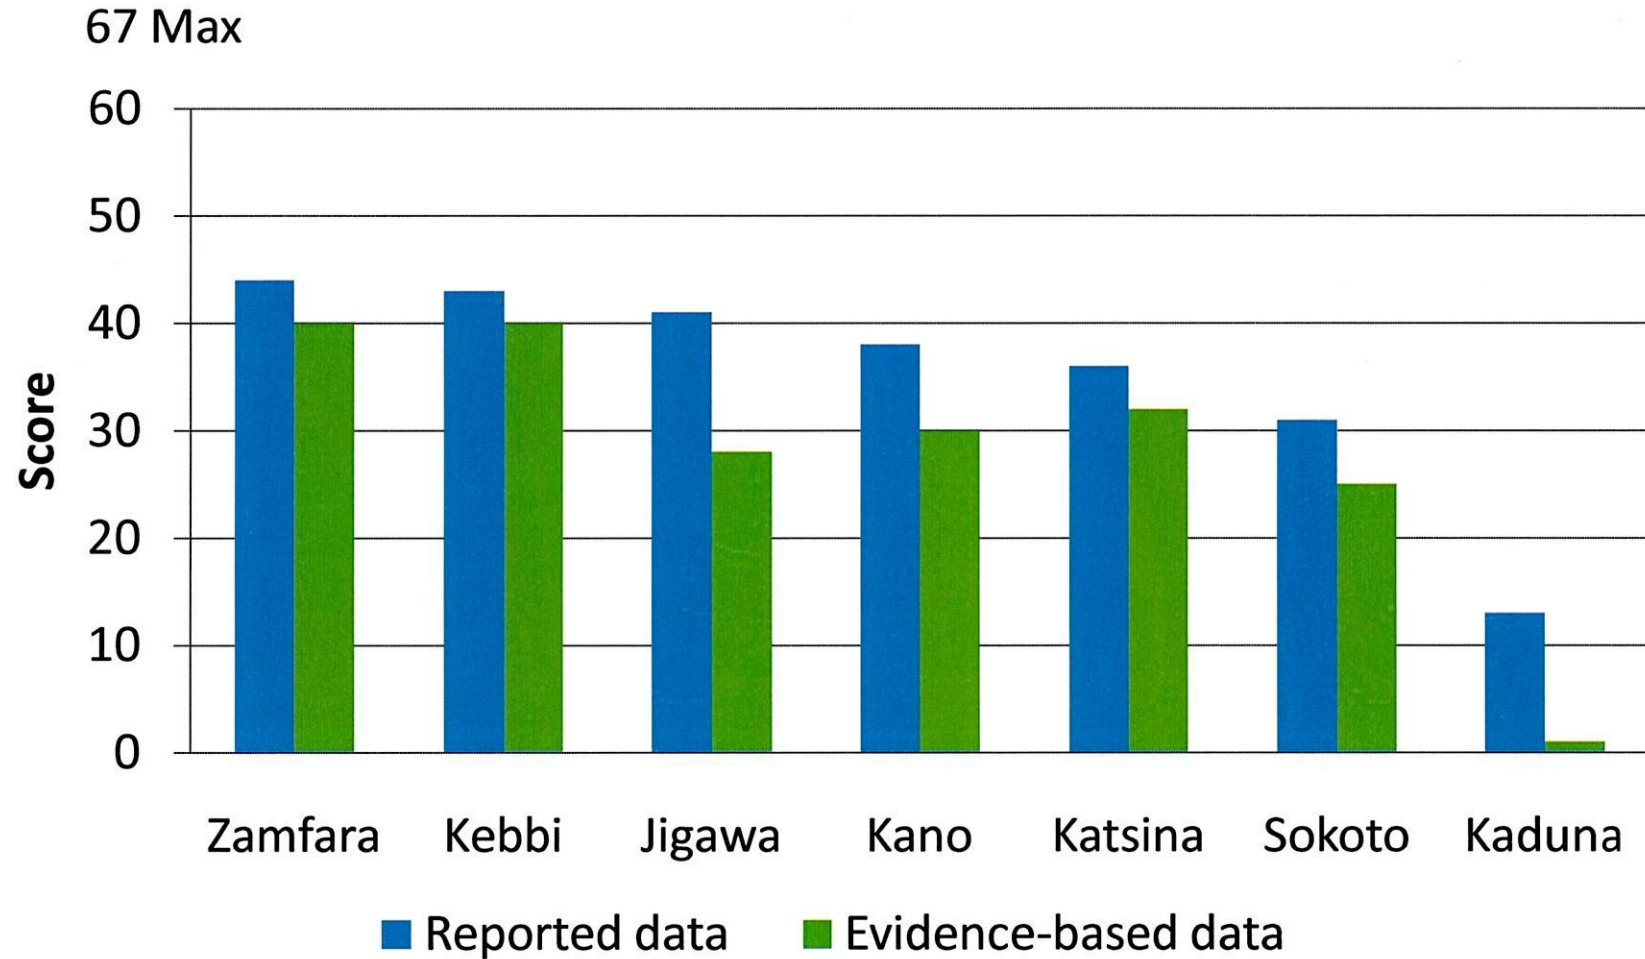

Best Performance category North West Zone

Best Performance category South East Zone

Best Performance category South South Zone

Best Performance category South West Zone

Most Improved Category

Note: Most Improved category based on 9 Challenge indicators for which there is baseline 2011 data available.

Summary of Results

Geopolitical Zone	Best Performing State by Zone	Challenge Performance Percentage of maximum total score
South West	Ondo	91%
South South	Cross River	83%
North Central	Kogi	81%
South East	Anambra	76%
North East	Borno	72%
North West	Zamfara	60%